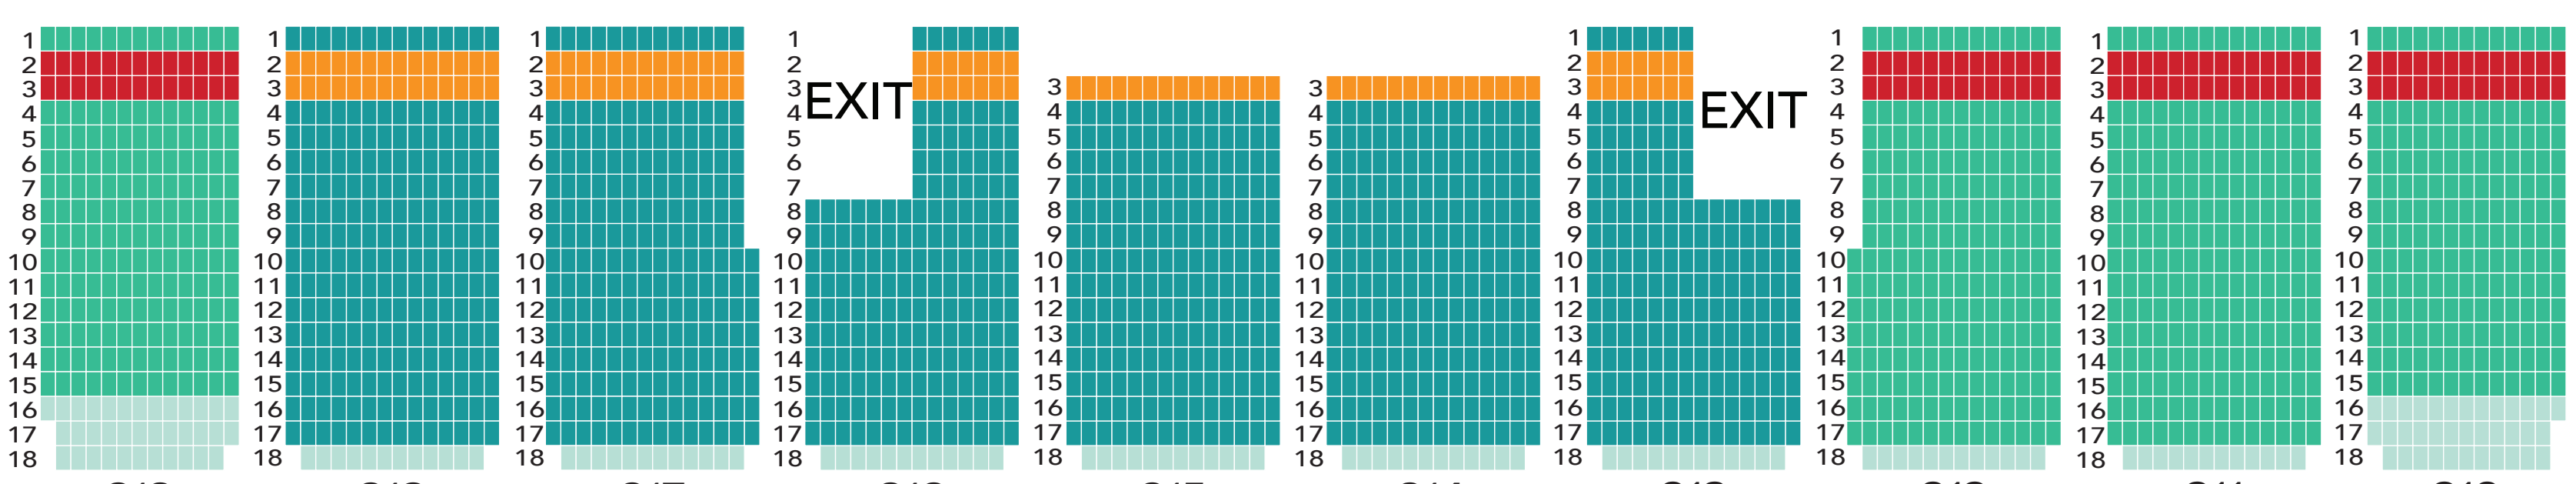

**BUCKING CHUTE END**

**ROPING CHUTE END**

- Economy \$20
- Reserved \$34
- Reserved \$36
- Box \$48
- Box \$50
- Xtreme \$175
- Obstructed View \$28
- Obstructed View \$30
- ADA/Companion

Founders Club (Private)

Exhibitors Area