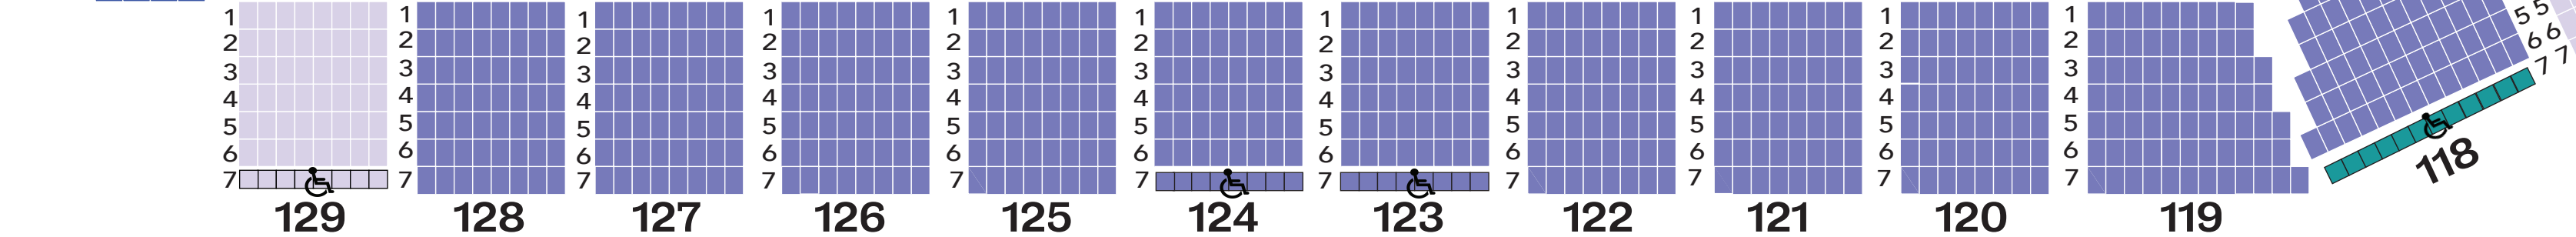

**BUCKING CHUTE END**

**ROPING CHUTE END**

- Economy \$20
- Reserved \$34
- Reserved \$36
- Box \$48
- Box \$50
- Xtreme \$175
- Obstructed View \$28
- Obstructed View \$30
- ADA/Companion

Founders Club (Private)