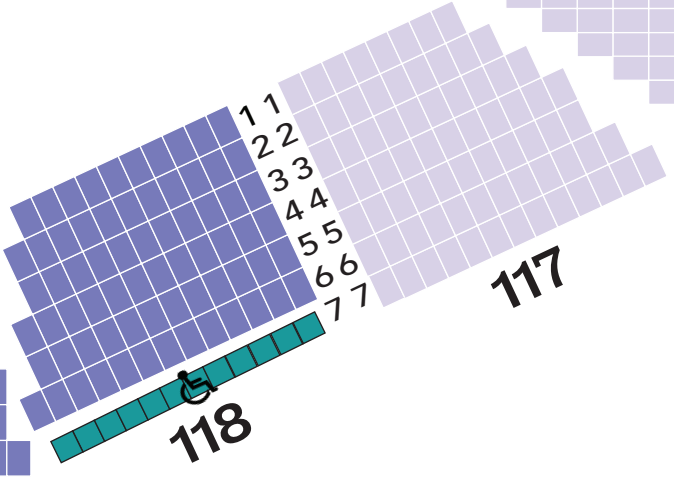

**BUCKING CHUTE END**

**ROPING CHUTE END**

- Economy \$20
- Reserved \$34
- Reserved \$36
- Box \$48
- Box \$50
- Xtreme \$175
- Obstructed View \$28
- Obstructed View \$30
- ADA/Companion

Founders Club (Private)